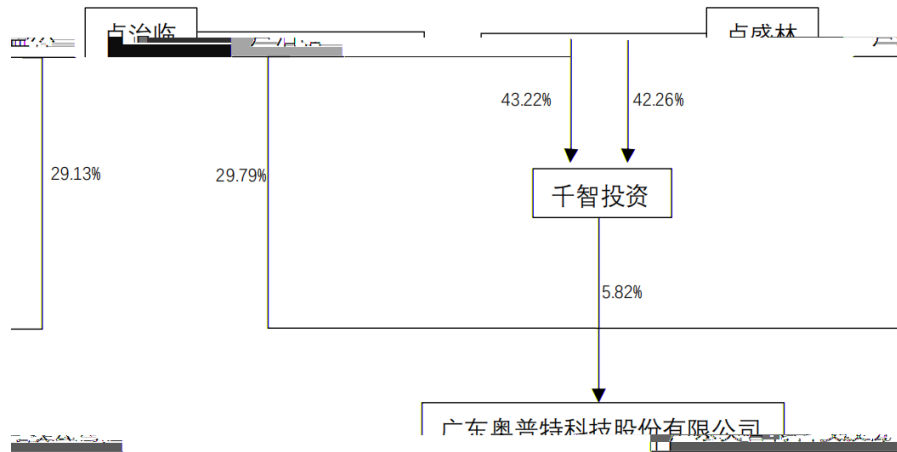

AI

3D
3C

3.

2D 2D 3D 3D 3D 3D 3D 3D
3D 3D 3D 3D 3D 3D 3D 3D

2

PCB SMT
" " GWh TWh
TWh
" " "

	56,541,051.00	122,785,320.14	75,707,058.28	42,654,987.59
	-3,965,552.00	4,630,811.83	-76,275,959.27	120,548,937.51

4

4.1

10

:

()	4,695
()	5,020
	0
	0
	0
	0

4.2

4.3

4.4

5

1

1.		30.39%		31.59%
2.		40.14%	18.88%	39.32%
	13.83%		7.26%	

2